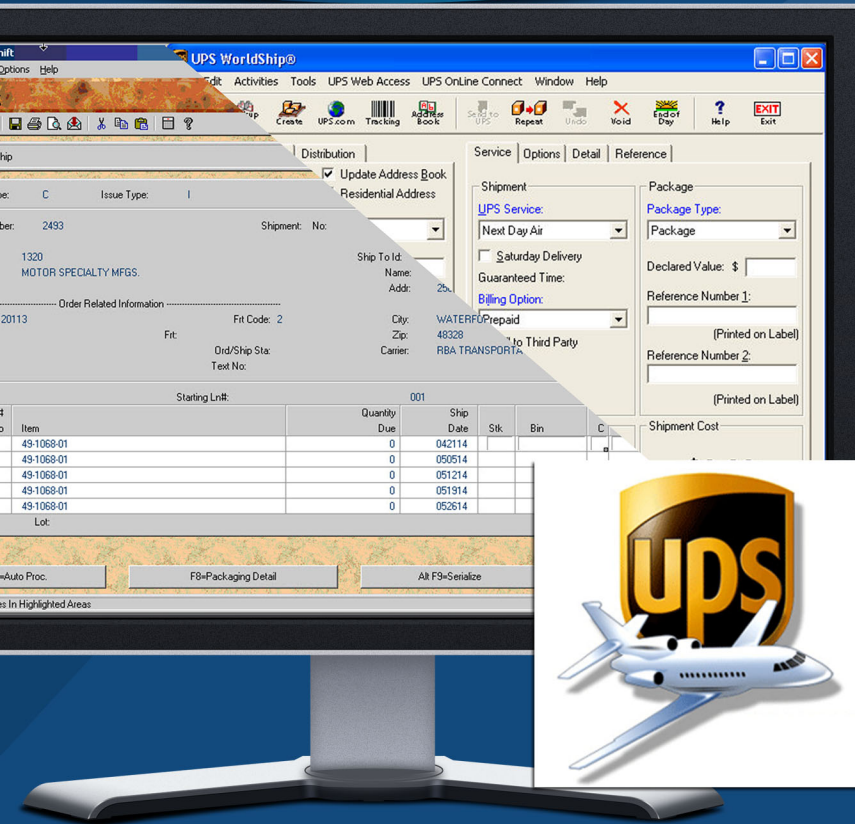

Integrate with Shippers

We make it possible!

Integrating with your shipping partners can be a challenge when your developers have to know VB, Fourth Shift, and the shipping partner software. We have developed a system that works with your existing Fourth Shift system and multiple shipping partners - saving you money, time, and stress.

Speed & Flexibility

Connecting to the Fourth Shift system will take many days if not weeks to develop a solid tested import to your shipping partners software. Not to mention the time required to export the data back into Fourth Shift. Our solution uses tested maps that speed the implementation and create specific tracking tables that can be used in SSRS reports to track effectiveness.

Get Results!

At the end of the day, you want your orders to be shipped, your customers to be notified when that happens, and your ERP to be updated with the right data at the right time. Our solution will provide all that and more.

inFreight

Integrate UPS / FedEx / DHL / and Other shippers with Fourth Shift ERP

www.mindlinconsulting.com

call: 216-386-1407

mindlinconsulting

mindlinconsulting