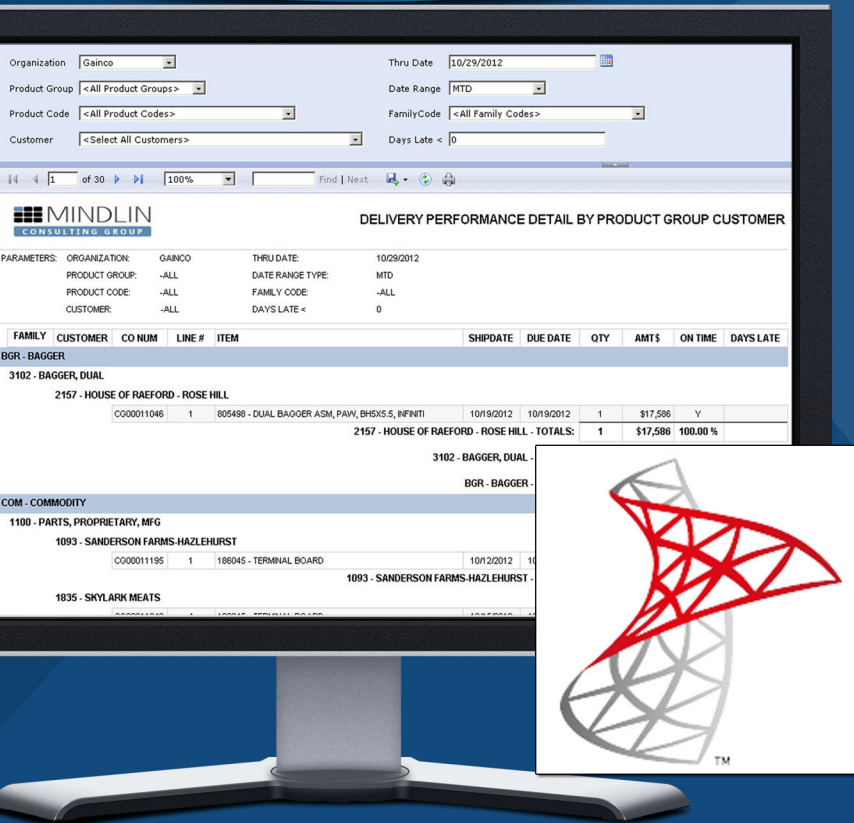

inPerspective

Reports that deliver relevant and accurate information you need to manage your business!

www.mindlinconsulting.com
call: 216-386-1407